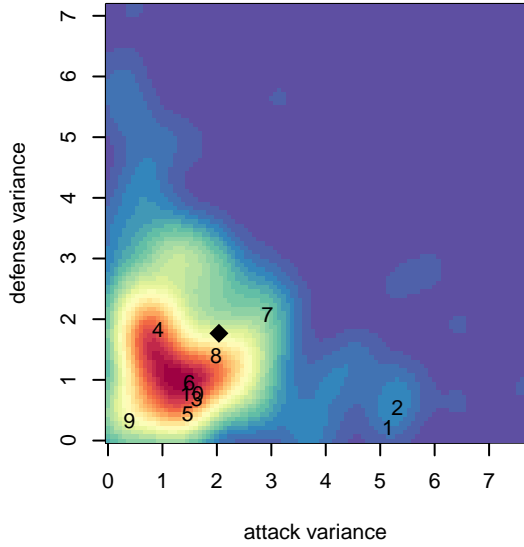

# Nortac Sparta Red G05

FC Tacoma  
 Tacoma, WA  
 G05 total strength=825  
 attack=0.89 defense=1.34  
 fall league = PSPL Classic 1 – West U13

alt names used:  
 Nortac Sparta G05  
 NORTAC SPARTA G05 Red

Venues played:  
 2017 Seattle Cup GU13 Silver  
 2017 PSPL Classic 1 – West U13

**Nortac Sparta Red G05**  
 Dots are actual minus expected GF (blue circles) and GA (red triangles).  
 Blue line is smoothed change in attack strength. Red is smoothed change in defense strength.

**attack and defense variance (black dot)  
relative to other teams  
and top 10 in region**

**attack and defense rating  
relative to others at age  
and all opponents in last 13 months**

**Performance relative to 13 month average**