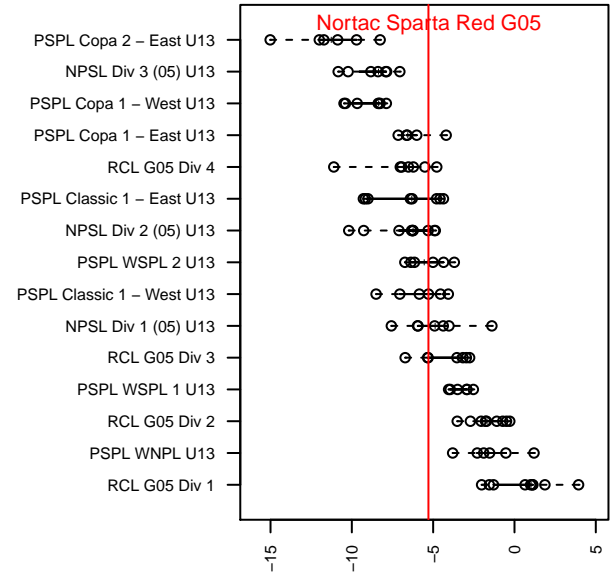

# Nortac Sparta Red G05

FC Tacoma  
 Tacoma, WA  
 G05 total strength=825  
 attack=0.89 defense=1.34  
 fall league = PSPL Classic 1 – West U13

alt names used:  
 Nortac Sparta G05  
 NORTAC SPARTA G05 Red

Venues played:  
 2017 Seattle Cup GU13 Silver  
 2017 PSPL Classic 1 – West U13

**Nortac Sparta Red G05**  
 Dots are actual minus expected GF (blue circles) and GA (red triangles).  
 Blue line is smoothed change in attack strength. Red is smoothed change in defense strength.

**attack and defense variance (black dot)  
relative to other teams  
and top 10 in region**

**attack and defense rating  
relative to others at age  
and all opponents in last 13 months**

**Performance relative to 13 month average**